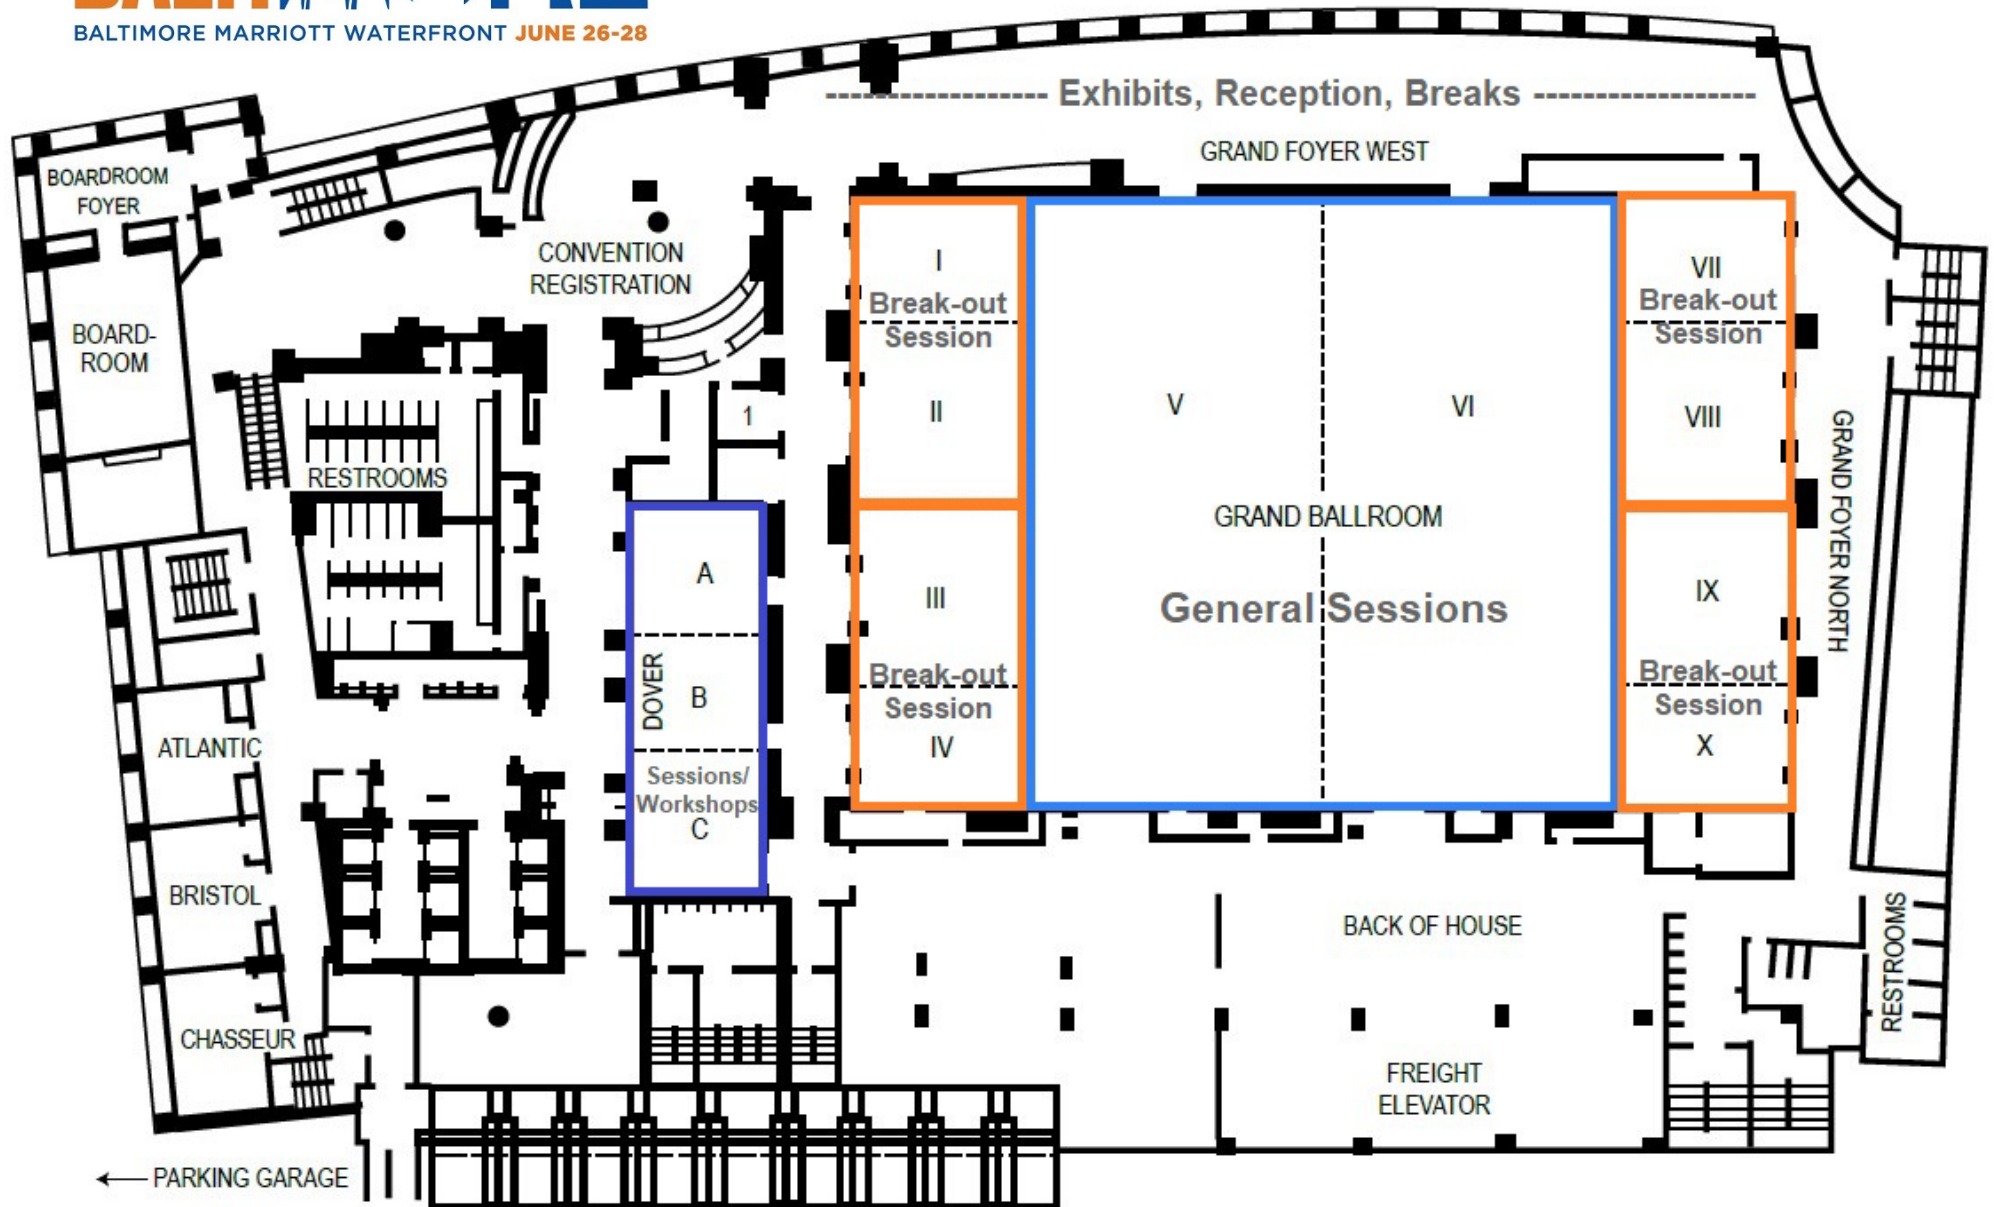

# EACE23 Meeting Space

## Baltimore Marriott Waterfront Third Floor

## EACE23 Meeting Space

Baltimore Marriott Waterfront Third Floor

Grand Foyer West – Exhibits, Reception, Breaks